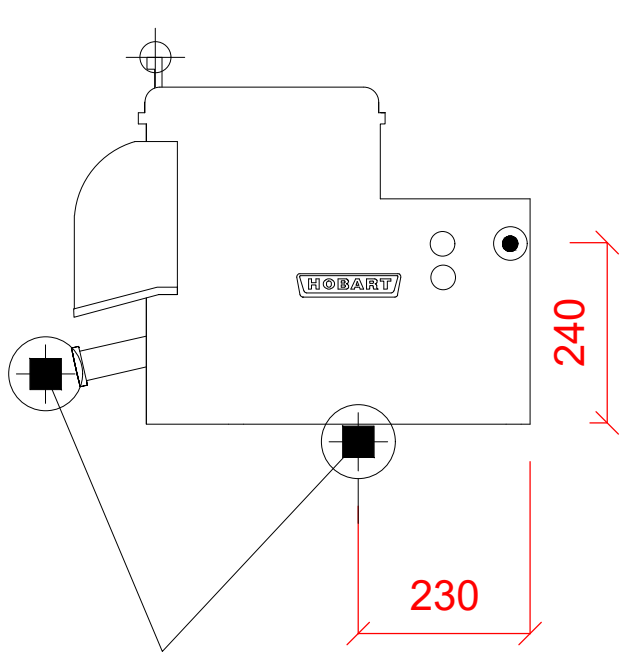

6kg Potato Peeler with Hose Connector

E6414-10

ALTERNATIVE DRAIN
OUTLETS.
COVER PROVIDED FOR
OUTLETS NOT IN USE

<p>Water </p>	<p>Drain </p>	<p>Electric Loading </p>
<p>18mm POTABLE WATER UNIT HAS CLASS 'A' TYPE AIR GAP</p>	<p>50mm</p>	<p>0.25kW 230/50/1 FUSE AT 13 AMPS</p>