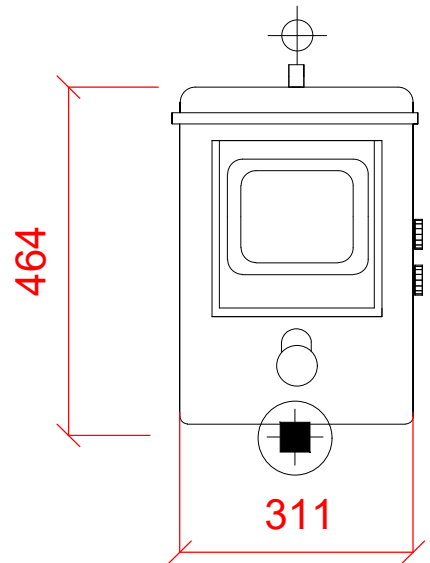

6kg Potato Peeler with Hose Connector

E6414-10

ALTERNATIVE DRAIN
OUTLETS.
COVER PROVIDED FOR
OUTLETS NOT IN USE

<p>Water </p>	<p>Drain </p>	<p>Electric Loading </p>
<p>18mm POTABLE WATER UNIT HAS CLASS 'A' TYPE AIR GAP</p>	<p>50mm</p>	<p>0.25kW 230/50/1 FUSE AT 13 AMPS</p>