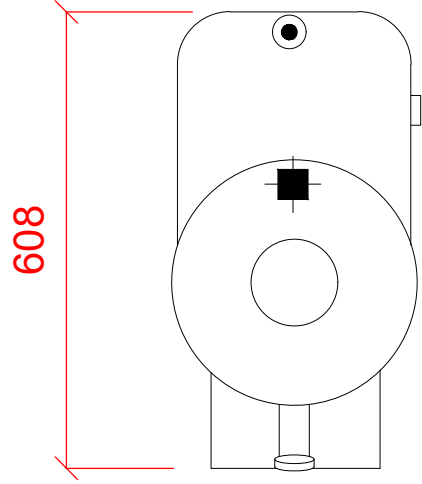

6kg Potato Peeler with Hose Connector

E6414-10

ALTERNATIVE DRAIN
OUTLETS.
COVER PROVIDED FOR
OUTLETS NOT IN USE

<p>Water </p>	<p>Drain </p>	<p>Electric Loading </p>
<p>18mm POTABLE WATER UNIT HAS CLASS 'A' TYPE AIR GAP</p>	<p>50mm</p>	<p>0.25kW 230/50/1 FUSE AT 13 AMPS</p>