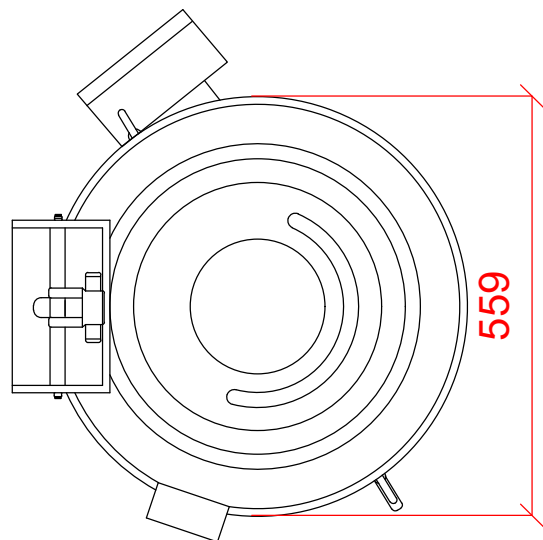

PEELERS

HOBART UK,
SOUTHGATE WAY,
ORTON SOUTHGATE,
PETERBOROUGH.
PE2 6GN
0844 888 7777

www.hobartuk.com

13kg Potato Peeler with Built-in Peel Trap and Hose Connector

E6128M-10

1 Water	2 Drain	3 Electric
1/2" B.S.P. POTABLE COLD WATER	50mm	0.37kW 230/50/1 FUSE AT 15 AMPS

PLOT SCALE: 1:10

RIGHT TO MAKE NECESSARY CHANGES IS RESERVED