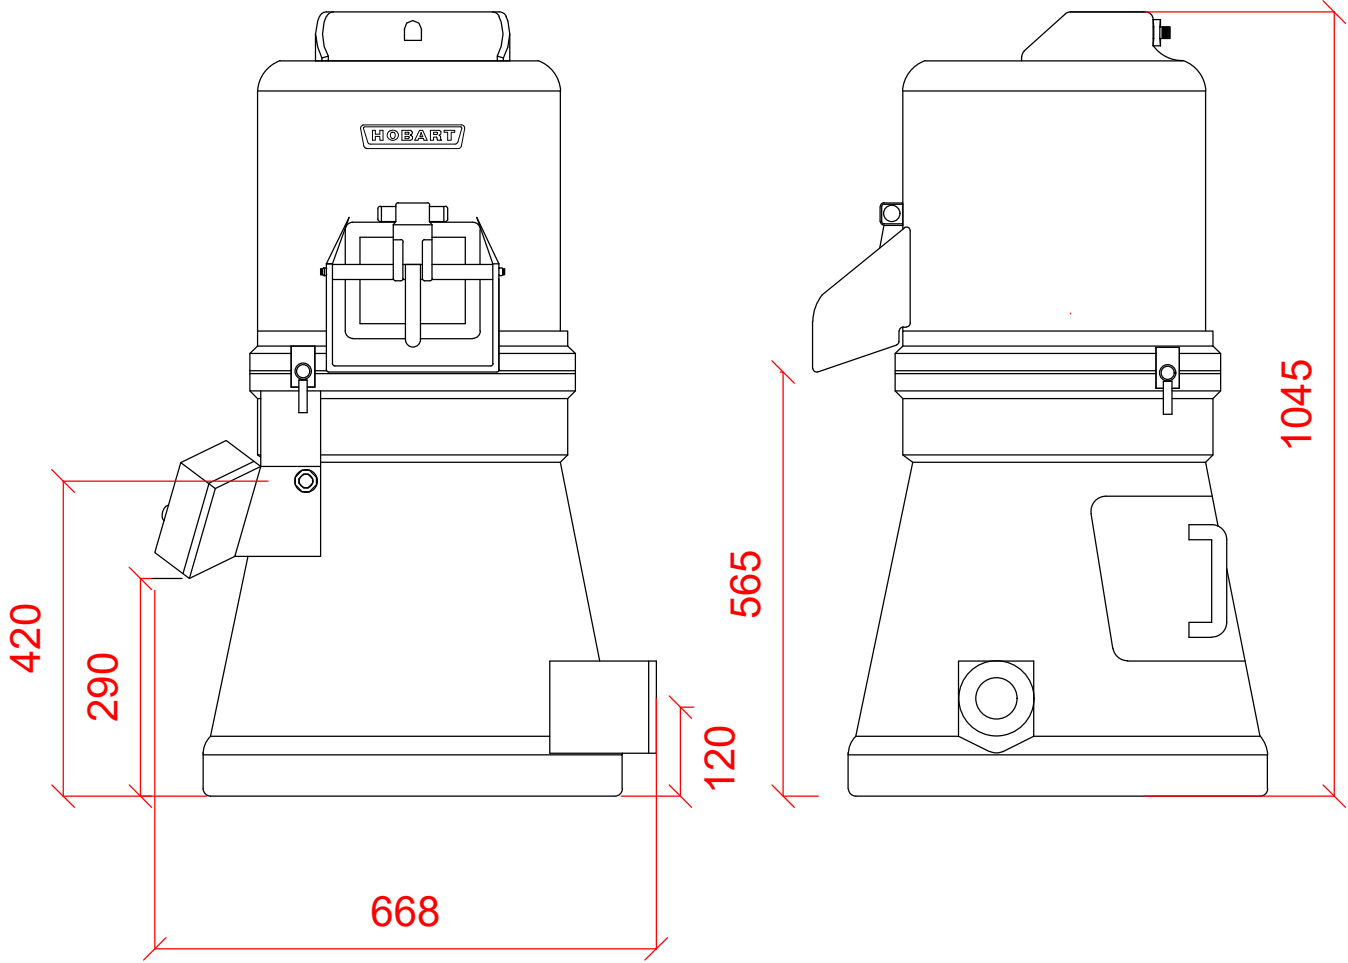

PEELERS

HOBART UK,
SOUTHGATE WAY,
ORTON SOUTHGATE,
PETERBOROUGH.
PE2 6GN
0844 888 7777

www.hobartuk.com

13kg Potato Peeler with Built-in Peel Trap and Hose Connector

E6128M-10

1 Water	2 Drain	3 Electric
1/2" B.S.P. POTABLE COLD WATER	50mm	0.37kW 230/50/1 FUSE AT 15 AMPS

PLOT SCALE: 1:10

RIGHT TO MAKE NECESSARY CHANGES IS RESERVED