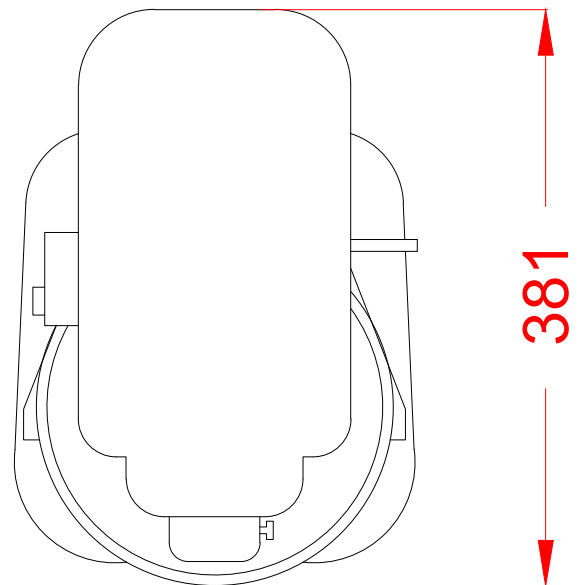

5 Litre Bench Mounted Mixer

N50-110

1 Electric

230/50/1 0.125kW 1.7amps.  
MIXER COMES WITH 13amp PLUG,  
FITTED WITH 13amp FUSE.

PLOT SCALE: 1:5

RIGHT TO MAKE NECESSARY CHANGES IS RESERVED