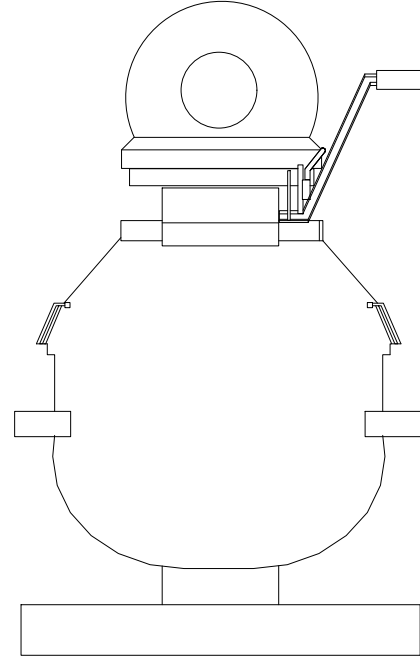

5 Litre Bench Mounted Mixer

N50-110

1 Electric

230/50/1 0.125kW 1.7amps.  
MIXER COMES WITH 13amp PLUG,  
FITTED WITH 13amp FUSE.

PLOT SCALE: 1:5

RIGHT TO MAKE NECESSARY CHANGES IS RESERVED