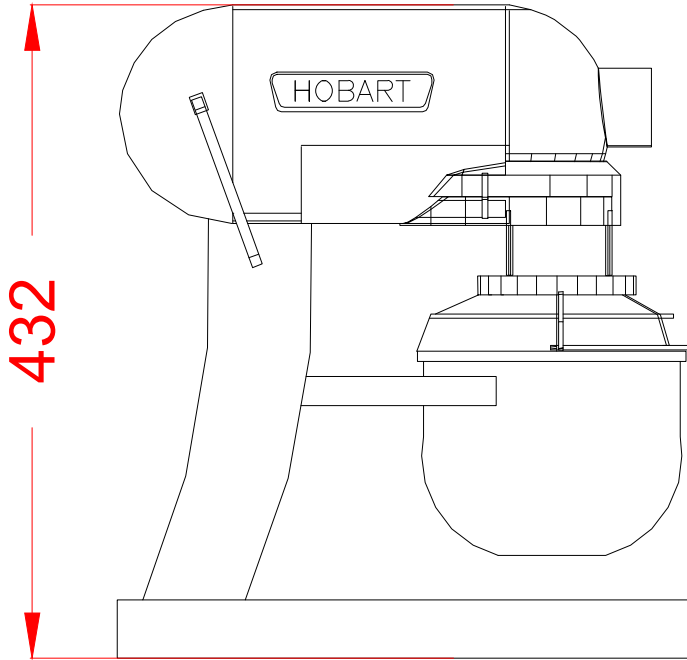

5 Litre Bench Mounted Mixer

N50-110

1 Electric

230/50/1 0.125kW 1.7amps.  
MIXER COMES WITH 13amp PLUG,  
FITTED WITH 13amp FUSE.

PLOT SCALE: 1:5

RIGHT TO MAKE NECESSARY CHANGES IS RESERVED