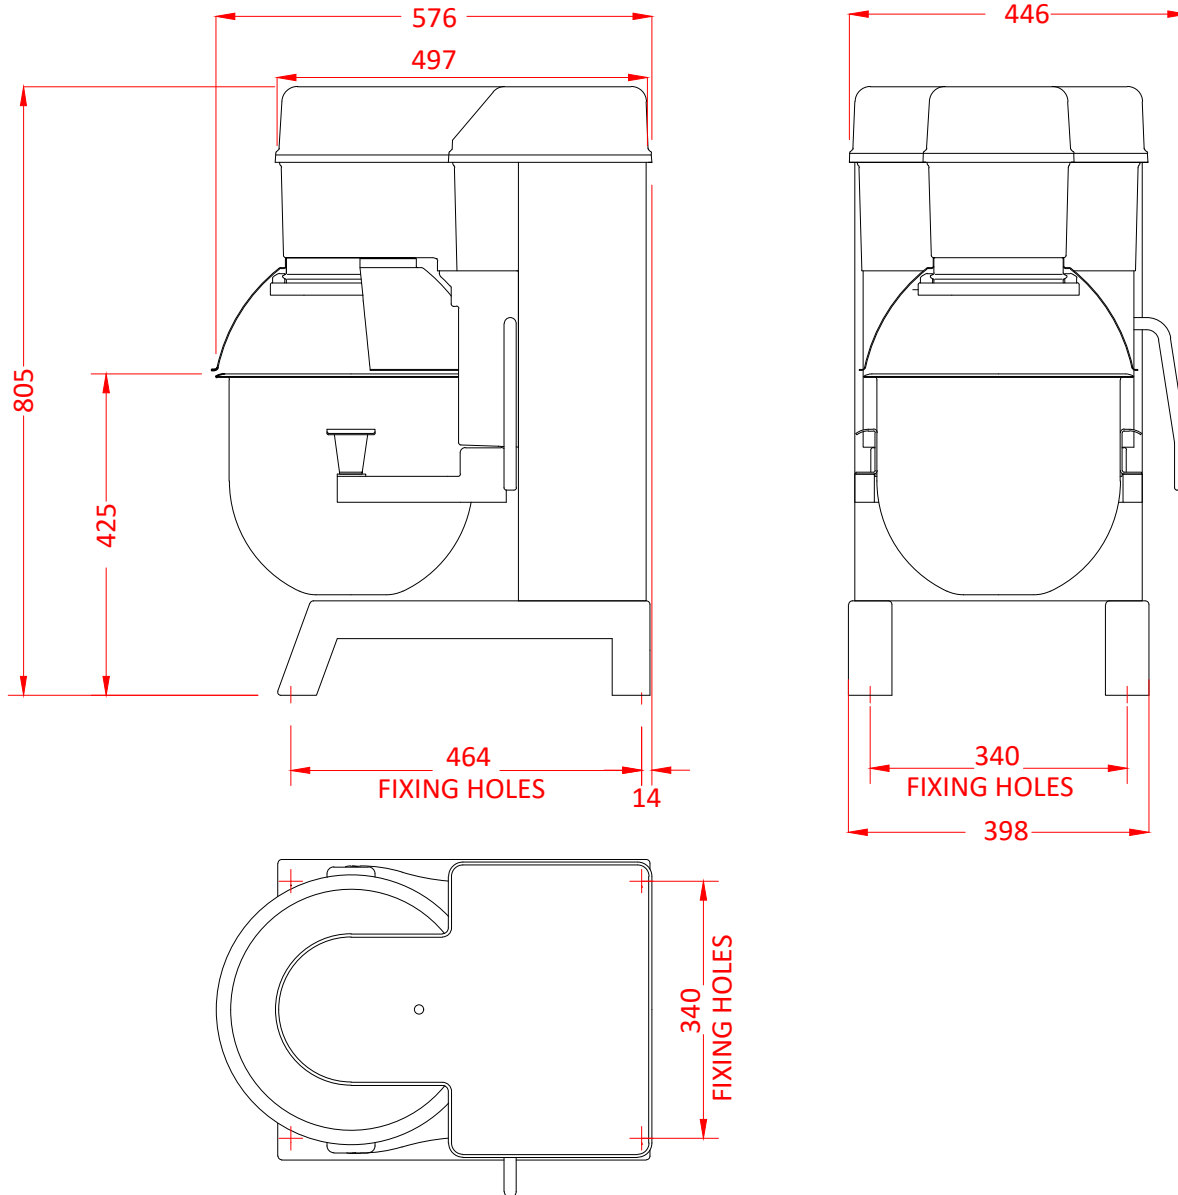

20 Litre Bench Mounted Mixer

HSM20-B1E

1 Electric
230/50/1 0.37kW

PLOT SCALE: 1:10

RIGHT TO MAKE NECESSARY CHANGES IS RESERVED