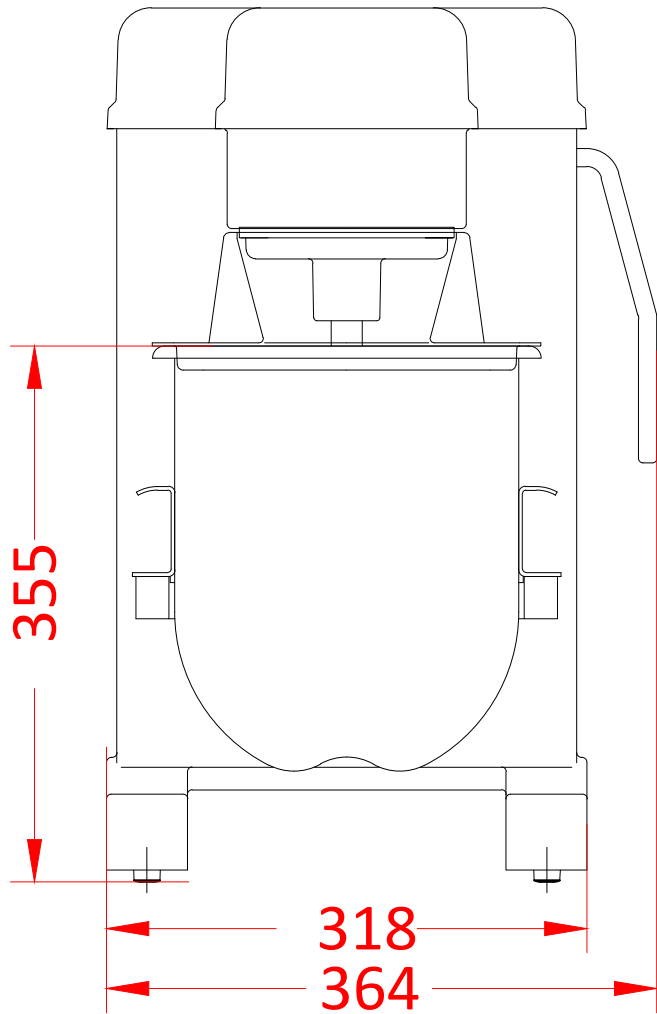

10Litre Bench Mounted Mixer

HSM10-B1S

Electric

230/50/1 0.35kW 3.5amps
MIXER COMES WITH 13amp PLUG FITTED WITH
13amp FUSE.

PLOT SCALE: 1:5

RIGHT TO MAKE NECESSARY CHANGES IS RESERVED