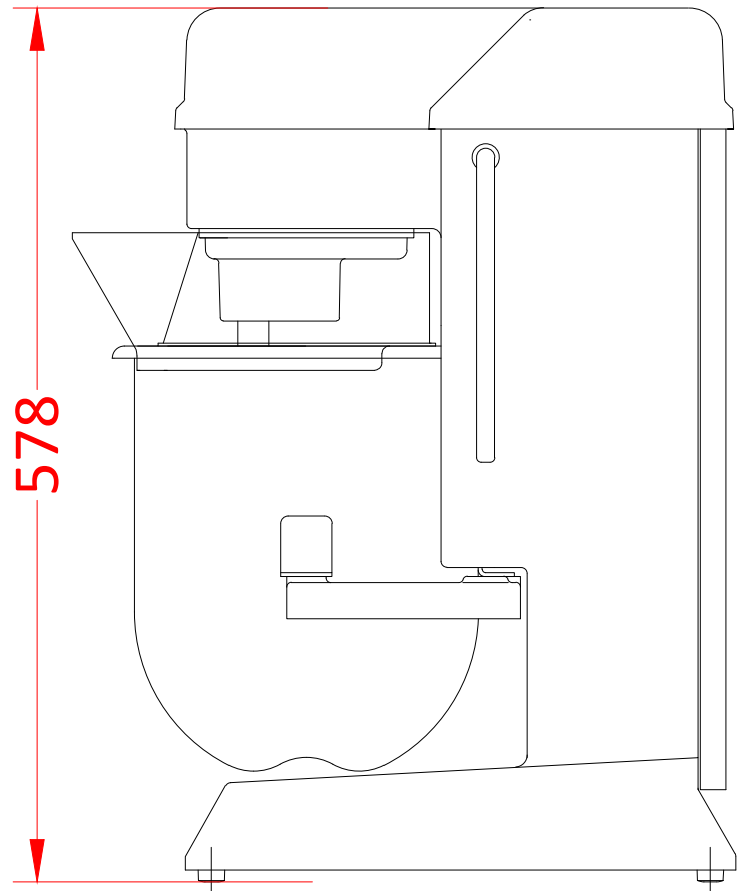

10Litre Bench Mounted Mixer

HSM10-B1S

Electric

230/50/1 0.35kW 3.5amps
MIXER COMES WITH 13amp PLUG FITTED WITH
13amp FUSE.

PLOT SCALE: 1:5

RIGHT TO MAKE NECESSARY CHANGES IS RESERVED