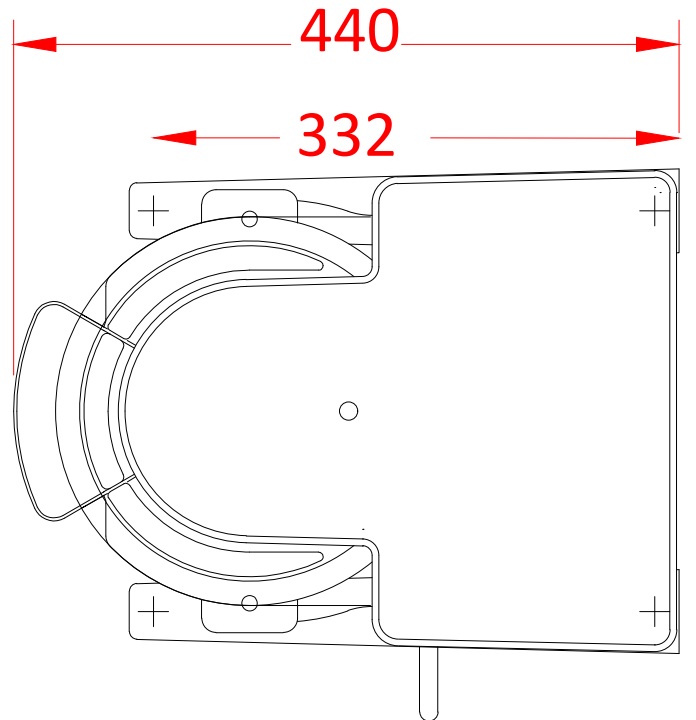

10Litre Bench Mounted Mixer

HSM10-B1S

Electric

230/50/1 0.35kW 3.5amps
MIXER COMES WITH 13amp PLUG FITTED WITH
13amp FUSE.

PLOT SCALE: 1:5

RIGHT TO MAKE NECESSARY CHANGES IS RESERVED