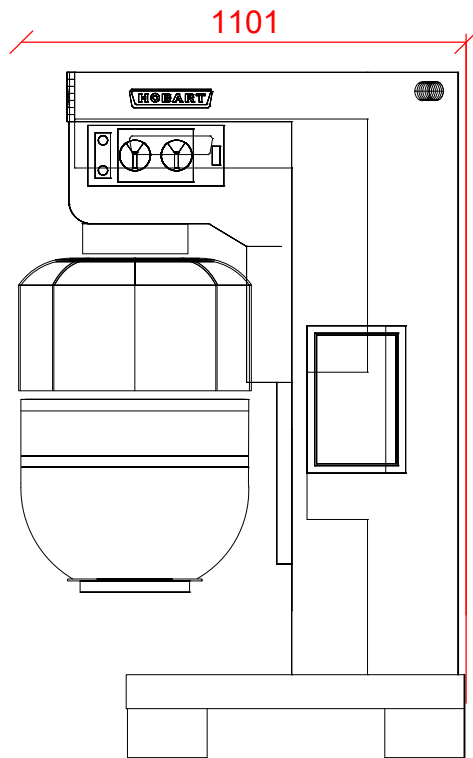

140 Litre Floor Standing Mixer

HL1400-10

OUTSIDE BOWL

1 Electric
400/50/3 3.7kW
WEIGHT EMPTY 629kg

PLOT SCALE: 1:20

RIGHT TO MAKE NECESSARY CHANGES IS RESERVED