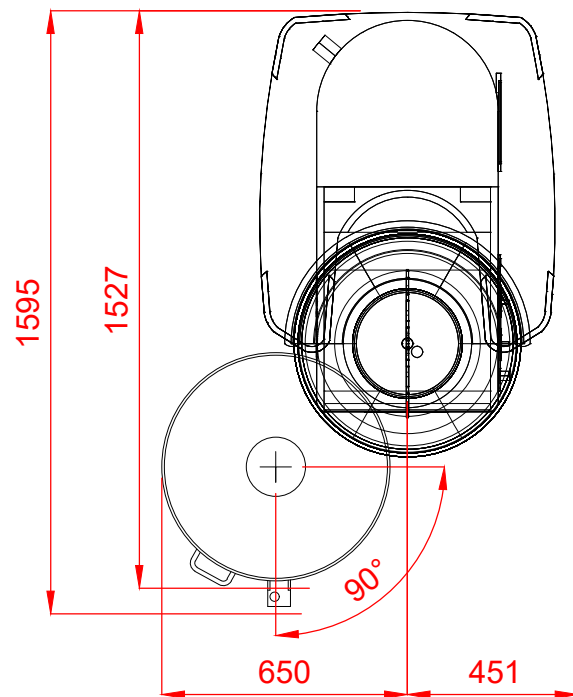

140 Litre Floor Standing Mixer

HL1400-10

OUTSIDE BOWL

1 Electric
400/50/3 3.7kW
WEIGHT EMPTY 629kg

PLOT SCALE: 1:20

RIGHT TO MAKE NECESSARY CHANGES IS RESERVED