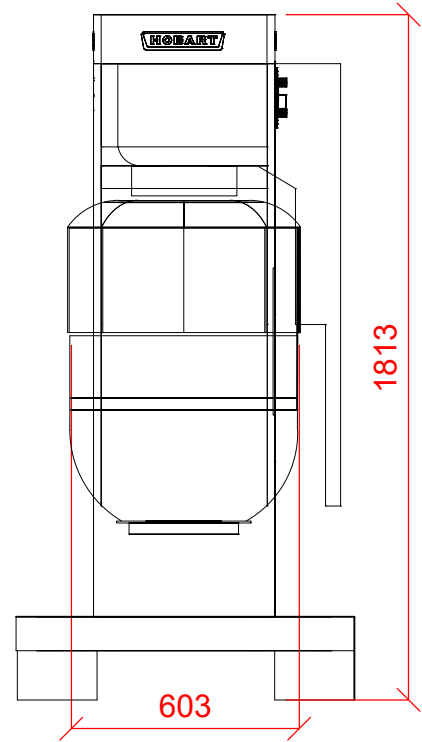

140 Litre Floor Standing Mixer

HL1400-10

OUTSIDE BOWL

1 Electric
400/50/3 3.7kW
WEIGHT EMPTY 629kg

PLOT SCALE: 1:20

RIGHT TO MAKE NECESSARY CHANGES IS RESERVED